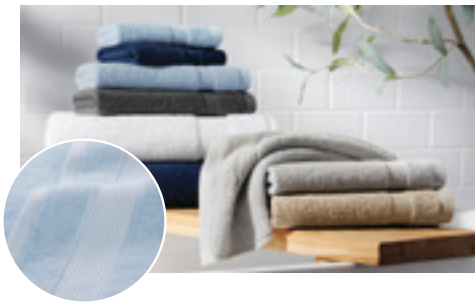

Guest Towels

Host & Home Collection

- Premium ring spun cotton w/ dobby border
- Luxurious spa color palette
- Plush, soft, and 600 GSM

Sizes, Weights, Case Pack

- Bath: 27" x 54", 15 lb, 24/case
- Hand: 16" x 28", 3.5 lb, 60/case
- Wash: 13" x 13", 1.5 lb, 60/case
- Sets available (2 Bath, 2 Hand, 2 Wash)